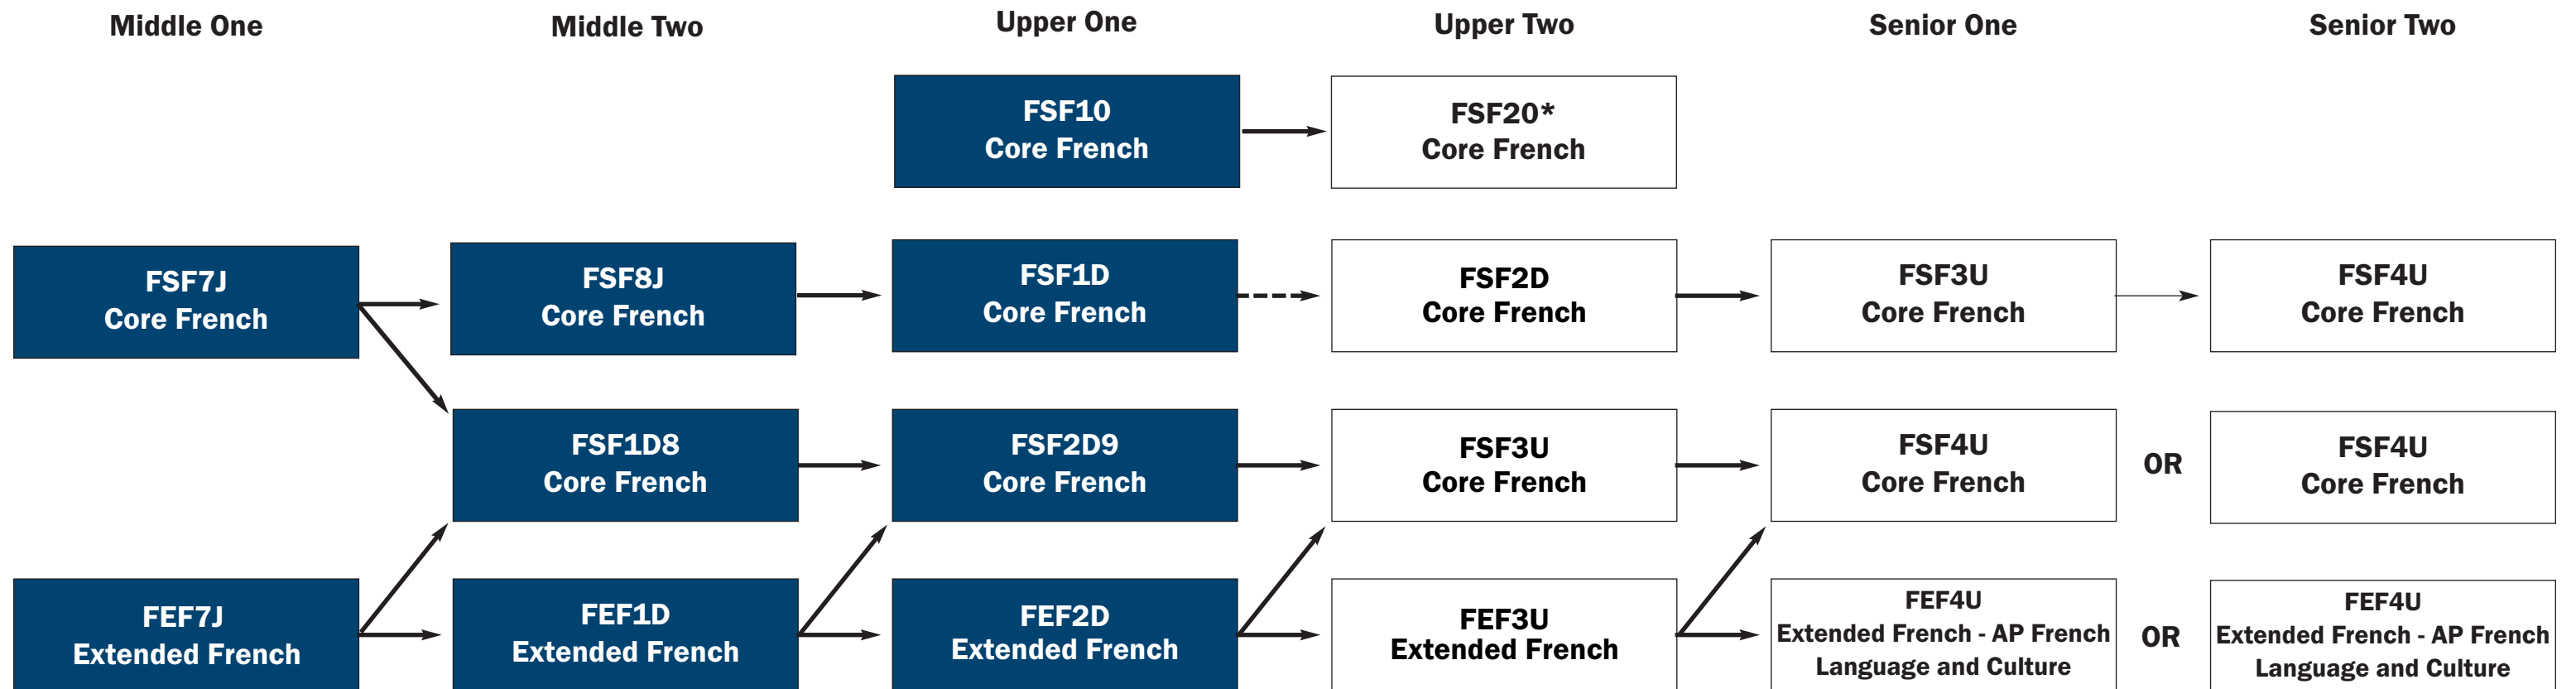

# French

 = select one required option from group

 = elective course

 = prerequisite course

 = non prerequisite course

\* = students interested in continuing their French language studies may opt to continue on in FSF2D. For these students to complete French to the highest level (FSF4U) a French summer school credit will need to be completed.