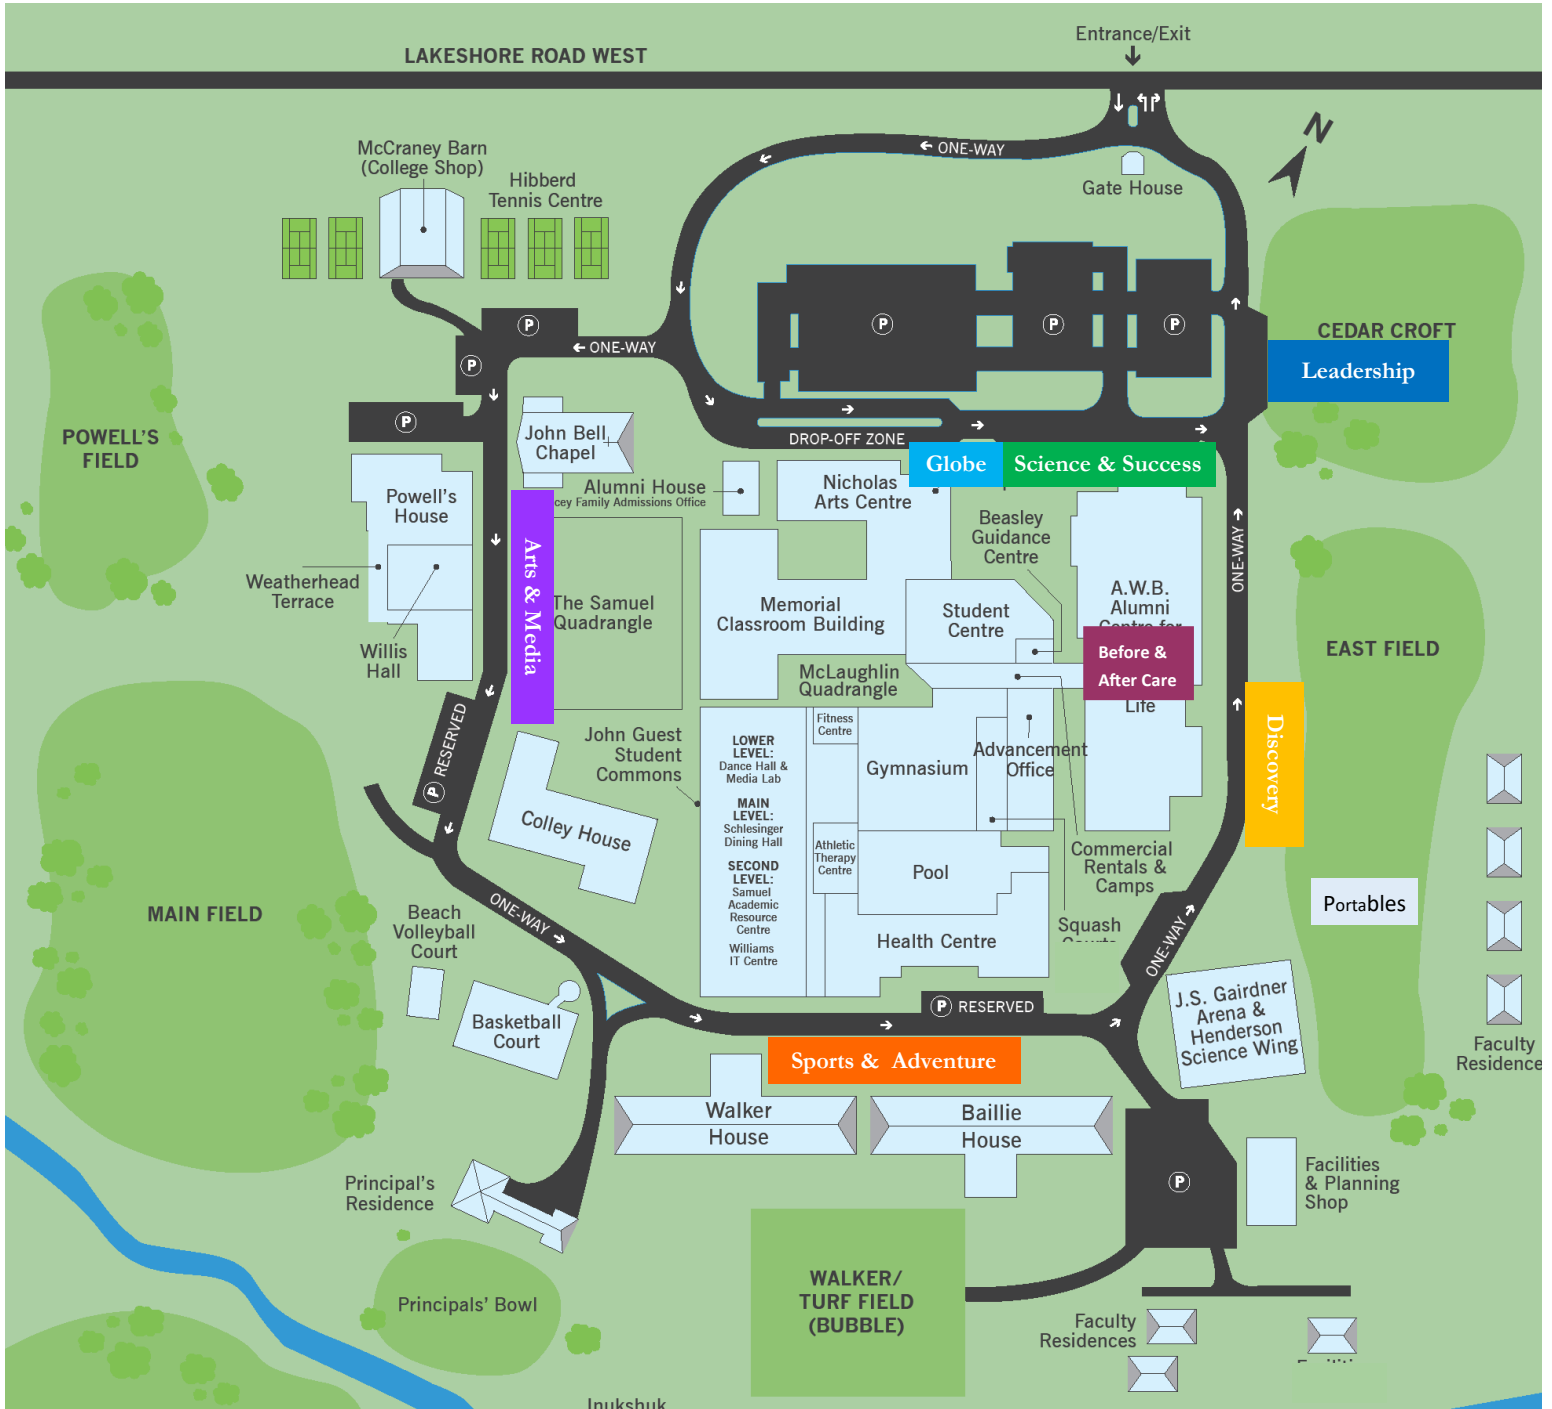

APPLEBY SUMMER CAMP PICK UP & DROP OFF 2023

540 Lakeshore Road West Oakville, Ontario, L6K 3P1 905-845-4681

Drop Off Procedure:

- Please stay in your vehicle at all times
- Camp Drop off is between 8:30 a.m. and 9:00 a.m.
- If you have more than one camper in different camps, you WILL need to do multiple drop offs
- We suggest keeping campers home if feeling unwell

Pick Up Procedure:

- Camp Pick Up between 3:30 p.m. and 4:00 p.m.
- If you have more than one camper in different camps, you WILL need to do multiple pick ups.

Before & After Care Procedure:

- Drop Off between 7:30 a.m. and 8:30 a.m.
- Pick Up between 4:00p.m. and 6:00 p.m.
- Park and escort your camper to the A.W.B. side entrance closest to reception where you will sign your camper in and out
- Parents/Guardians will need to remain outside to check in and check out your camper(s).